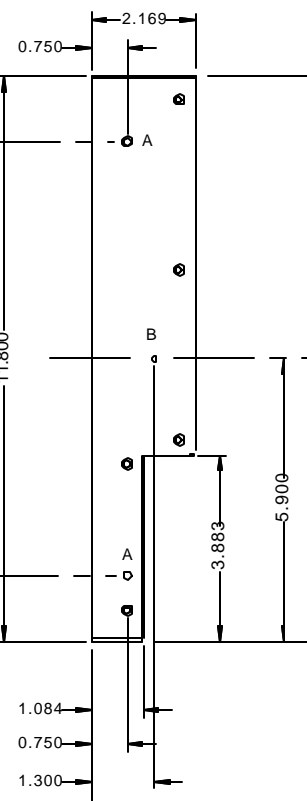

Top View

Side View

OSD Control Panel  
Desktop Version Only

Rear View

Bottom View

Legend

Standard Finish Options:  
Brushed Aluminum or  
Fine Texture Black Powder Coat

- (A) 8-32 Captive Nut Mounting Points  
( standard on unpainted model )
- (B) IR Remote Control Sensor Ports
- (C) 8-32 Captive Nuts. 75 mm VESA  
Mounting Adapter Available  
( standard on painted model )

<b>NEUROLOGIC</b>		451-C Constitution Ave CAMARILLO, CA 93012 805-389-5435, 5436 fax	
Title <b>15" LCD Touchmonitor</b>			
Size A	File <b>CF15AVN_OTL</b>	Rev	
Date 10-JUL-00	Scale 1:4		