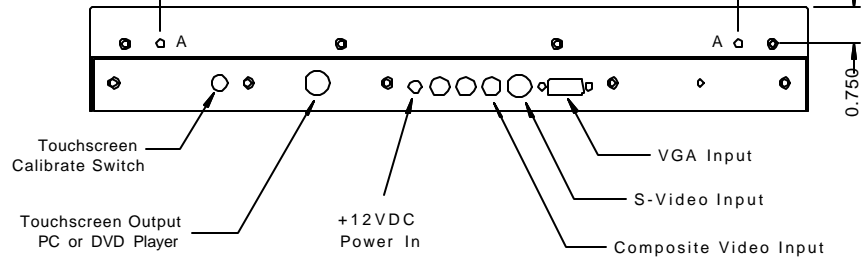

Top View

Side View

OSD Control Panel  
Desktop Version Only

Rear View

Bottom View

Legend

Standard Finish Options:  
Brushed Aluminum or  
Fine Texture Black Powder Coat

- (A) 8-32 Captive Nut Mounting Points  
( standard on unpainted model )
- (B) IR Remote Control Sensor Ports
- (C) 8-32 Captive Nuts. 75 mm VESA  
Mounting Adapter Available  
( standard on painted model )