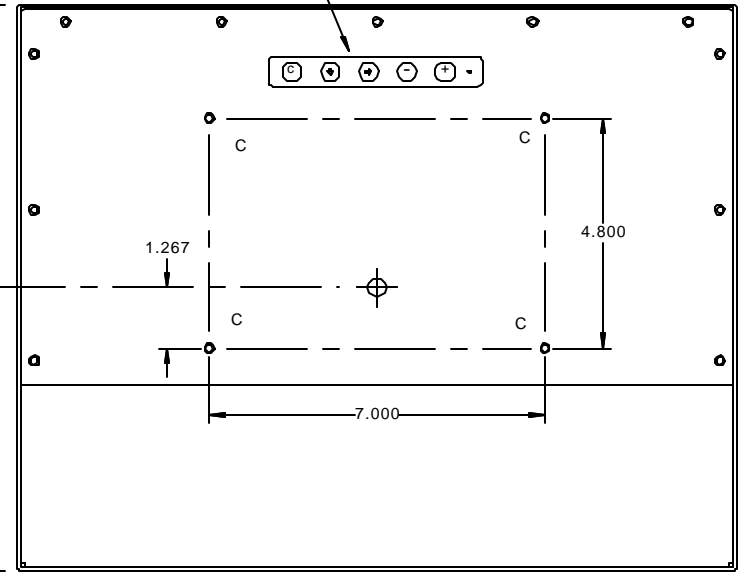

Top View

Side View

OSD Control Panel  
Desktop Version Only

Rear View

Bottom View

Legend

Standard Finish Options:  
Brushed Aluminum or  
Fine Texture Black Powder Coat

- (A) 8-32 Captive Nut Mounting Points  
( standard on unpainted model )
- (B) IR Remote Control Sensor Ports
- (C) 8-32 Captive Nuts. 75 mm VESA  
Mounting Adapter Available  
( standard on painted model )

<b>NEUROLOGIC</b>		451-C Constitution Ave CAMARILLO, CA 93012 805-389-5435, 5436 fax	
Title <b>15" LCD Touchmonitor</b>			
Size A	File <b>CF15AVN_OTL</b>	Rev	
Date 10-JUL-00	Scale 1:4		