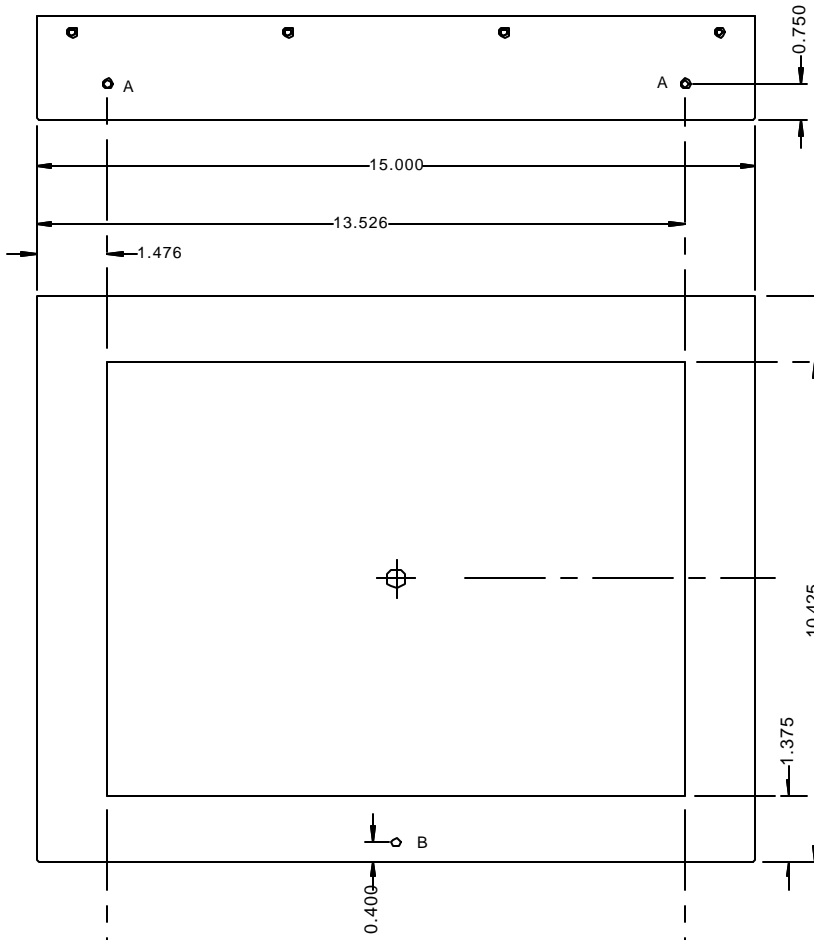

Top View

Side View

OSD Control Panel  
Desktop Version Only

Rear View

Bottom View

Legend

Standard Finish Options:  
Brushed Aluminum or  
Fine Texture Black Powder Coat

- (A) 8-32 Captive Nut Mounting Points  
( standard on unpainted model )
- (B) IR Remote Control Sensor Ports
- (C) 8-32 Captive Nuts. 75 mm VESA  
Mounting Adapter Available  
( standard on painted model )

<b>NEUROLOGIC</b>		451-C Constitution Ave CAMARILLO, CA 93012 805-389-5435, 5436 fax	
Title <b>15" LCD Touchmonitor</b>			
Size A	File <b>CF15AVN_OTL</b>	Rev	
Date 10-JUL-00	Scale 1:4		